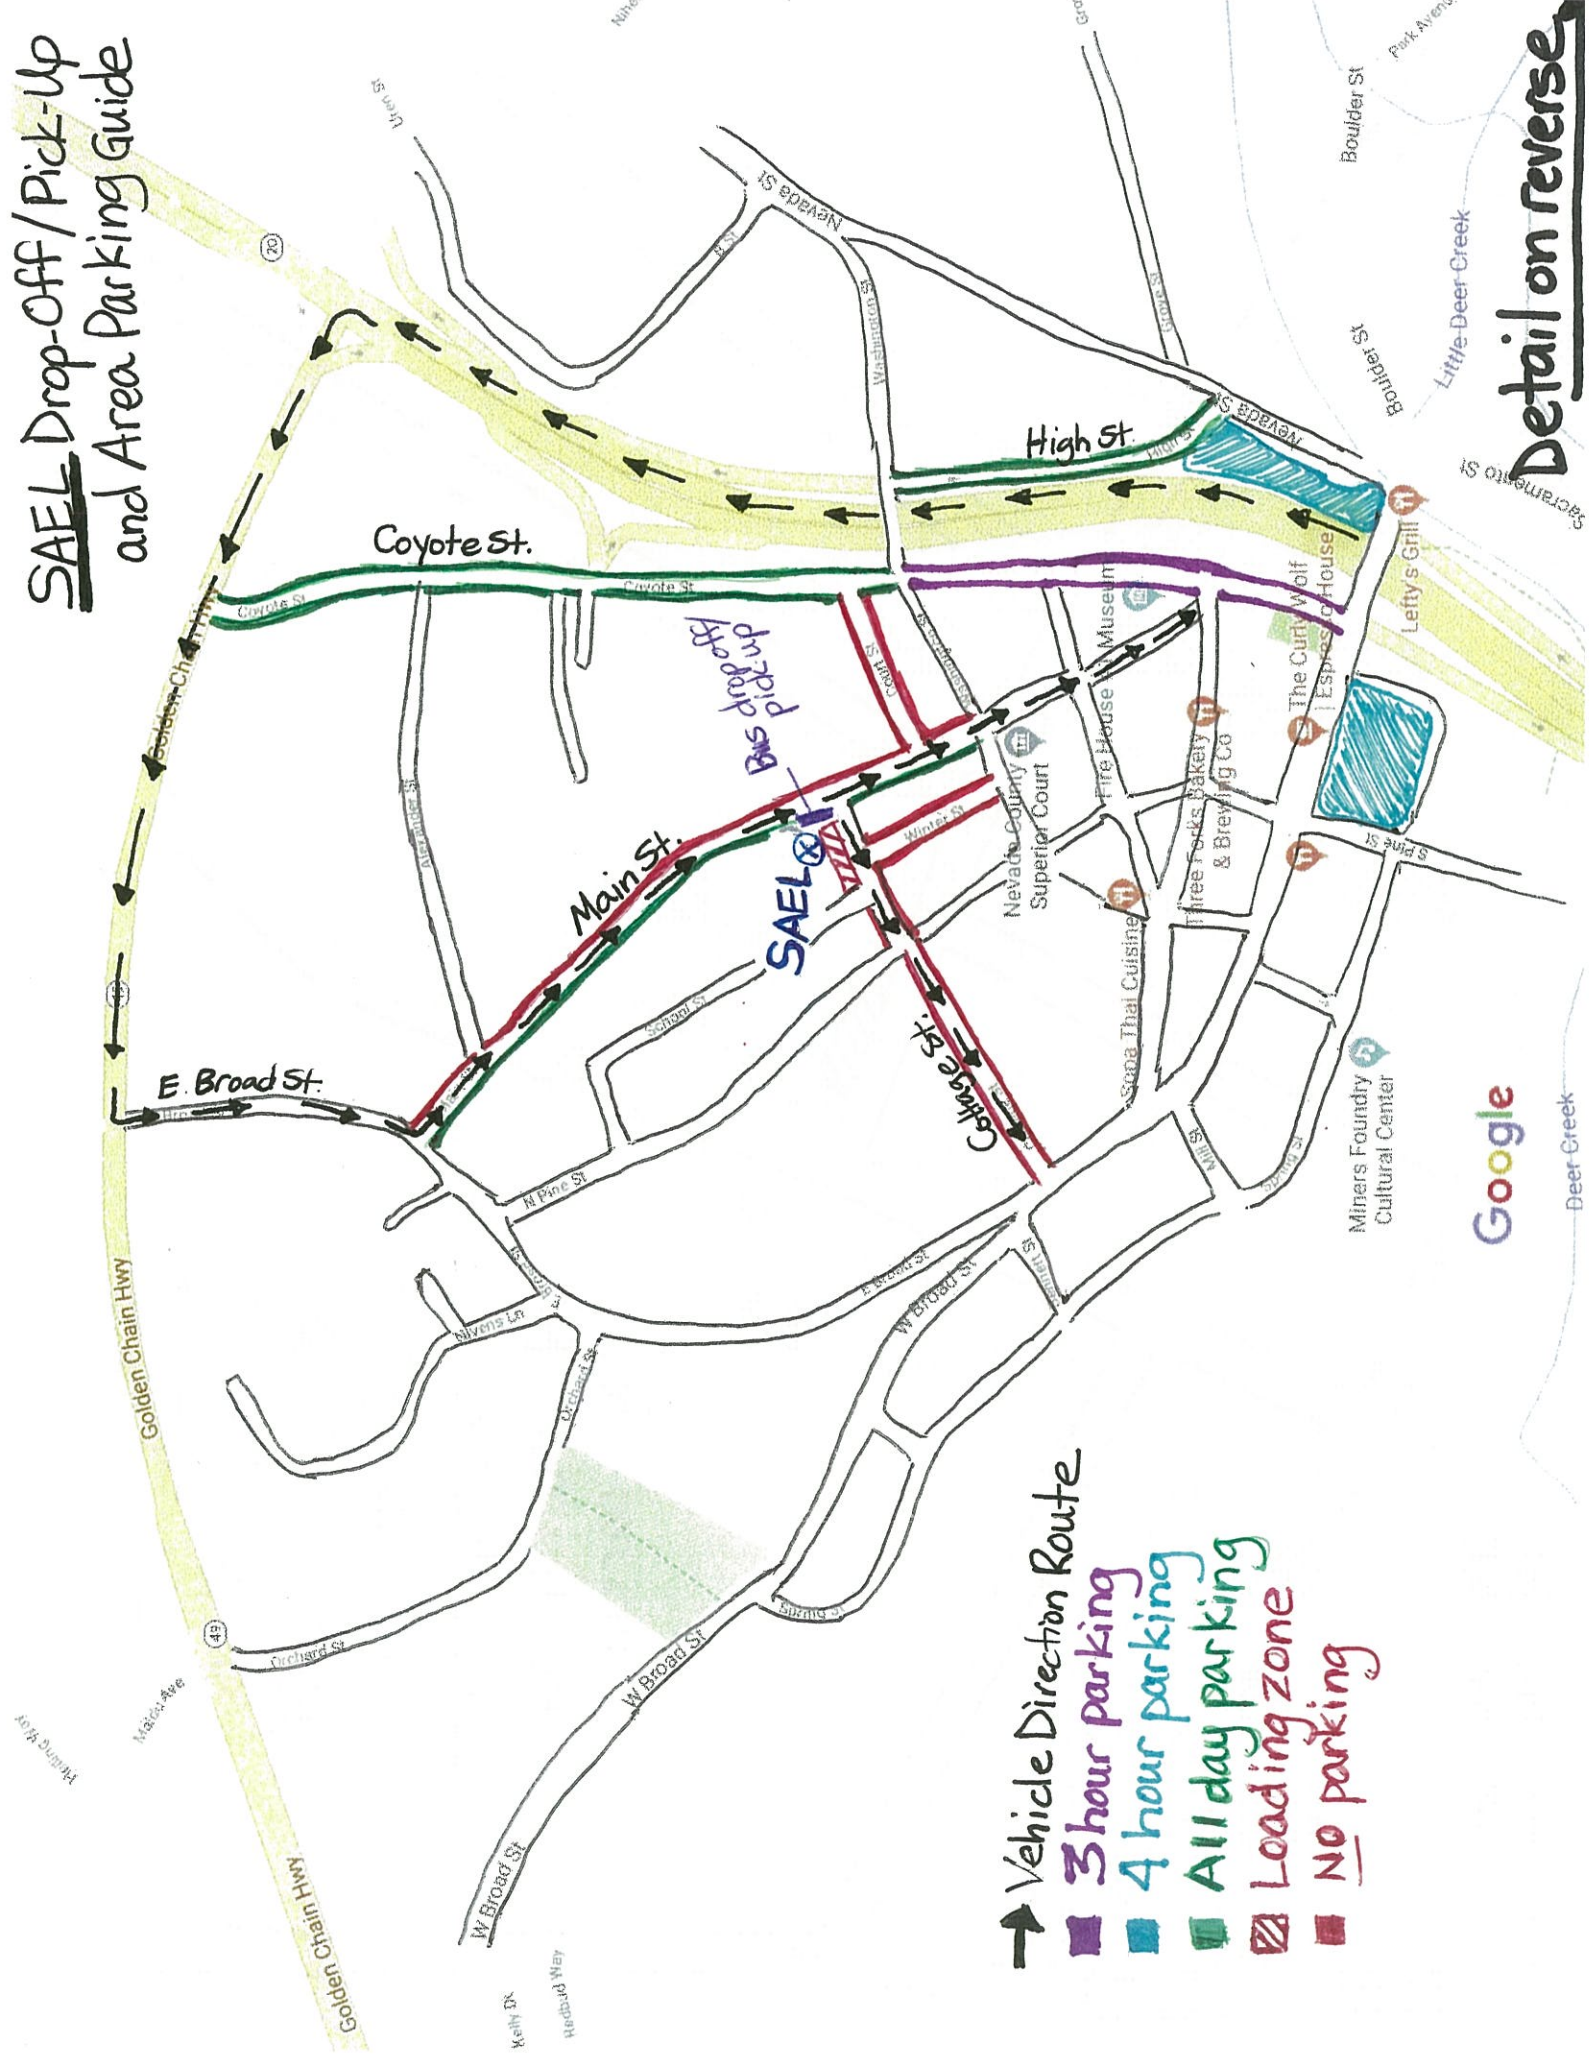

# SAEL Drop-Off/Pick-Up and Area Parking Guide

- ➔ Vehicle Direction Route
- 3 hour parking
- 4 hour parking
- All day parking
- Loading zone
- NO parking

# SAEEL Detail

## Parking Map

- 3 hour parking
- 4 hour parking
- All day parking
- ▨ Loading zone
- NO parking

# SAEEL

Bus dropoff/  
pickup

Large map on  
reverse →