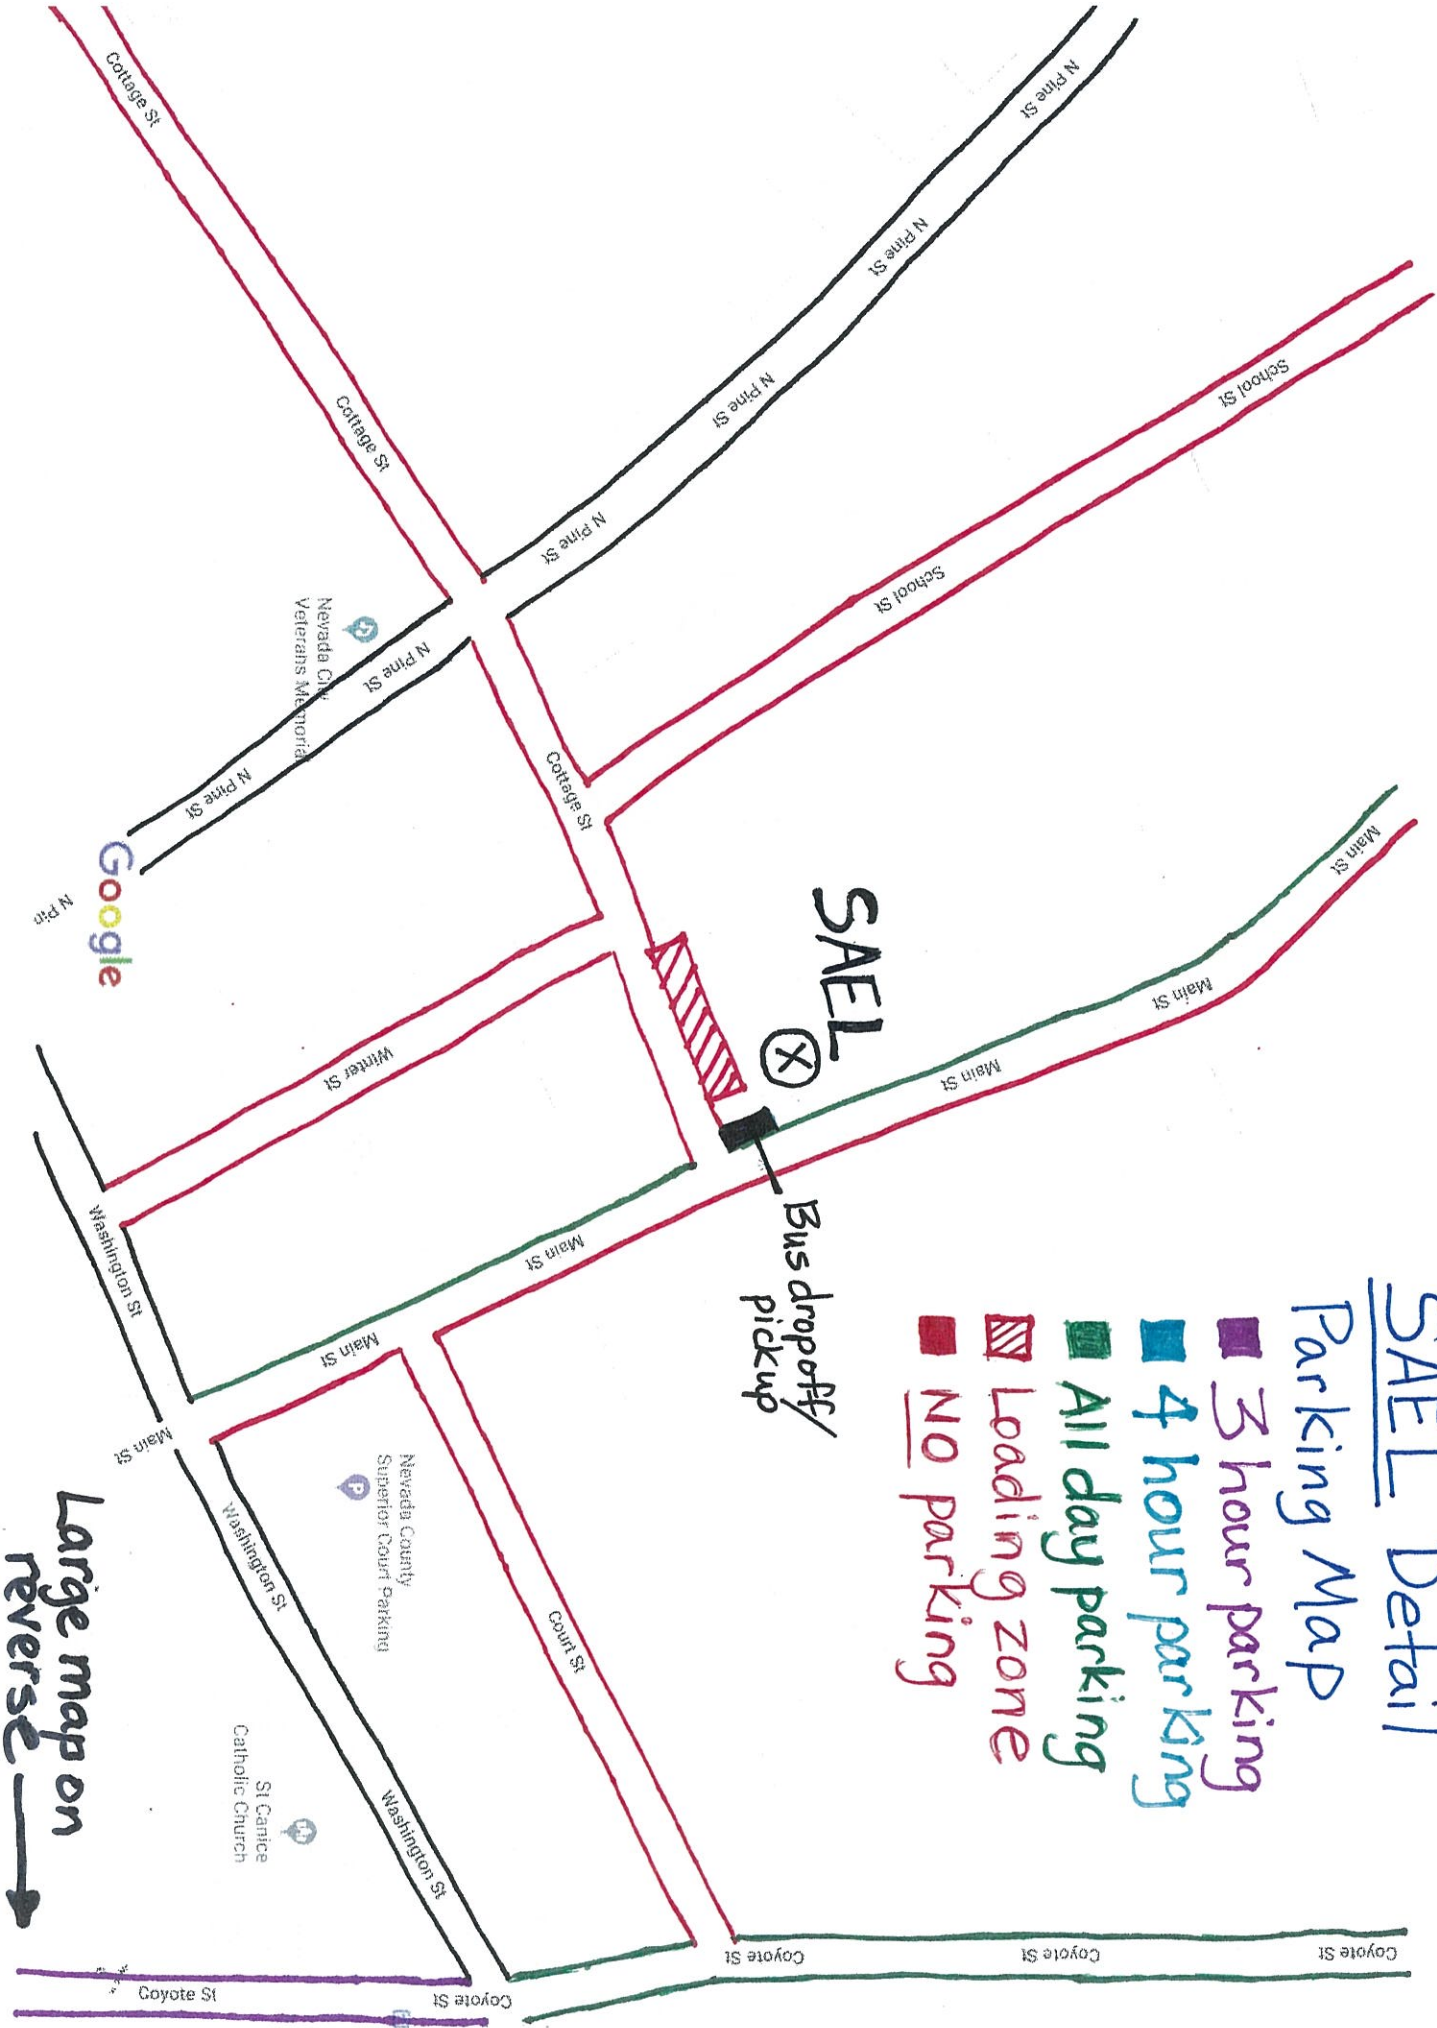

# SAEL Drop-Off/Pick-Up and Area Parking Guide

- ➔ Vehicle Direction Route
- 3 hour parking
- 4 hour parking
- All day parking
- Loading zone
- NO parking

## Parking Map

- 3 hour parking
- 4 hour parking
- All day parking
- ▨ Loading zone
- NO parking

# SAEEL

Bus dropoff/  
pickup

Large map on  
reverse →