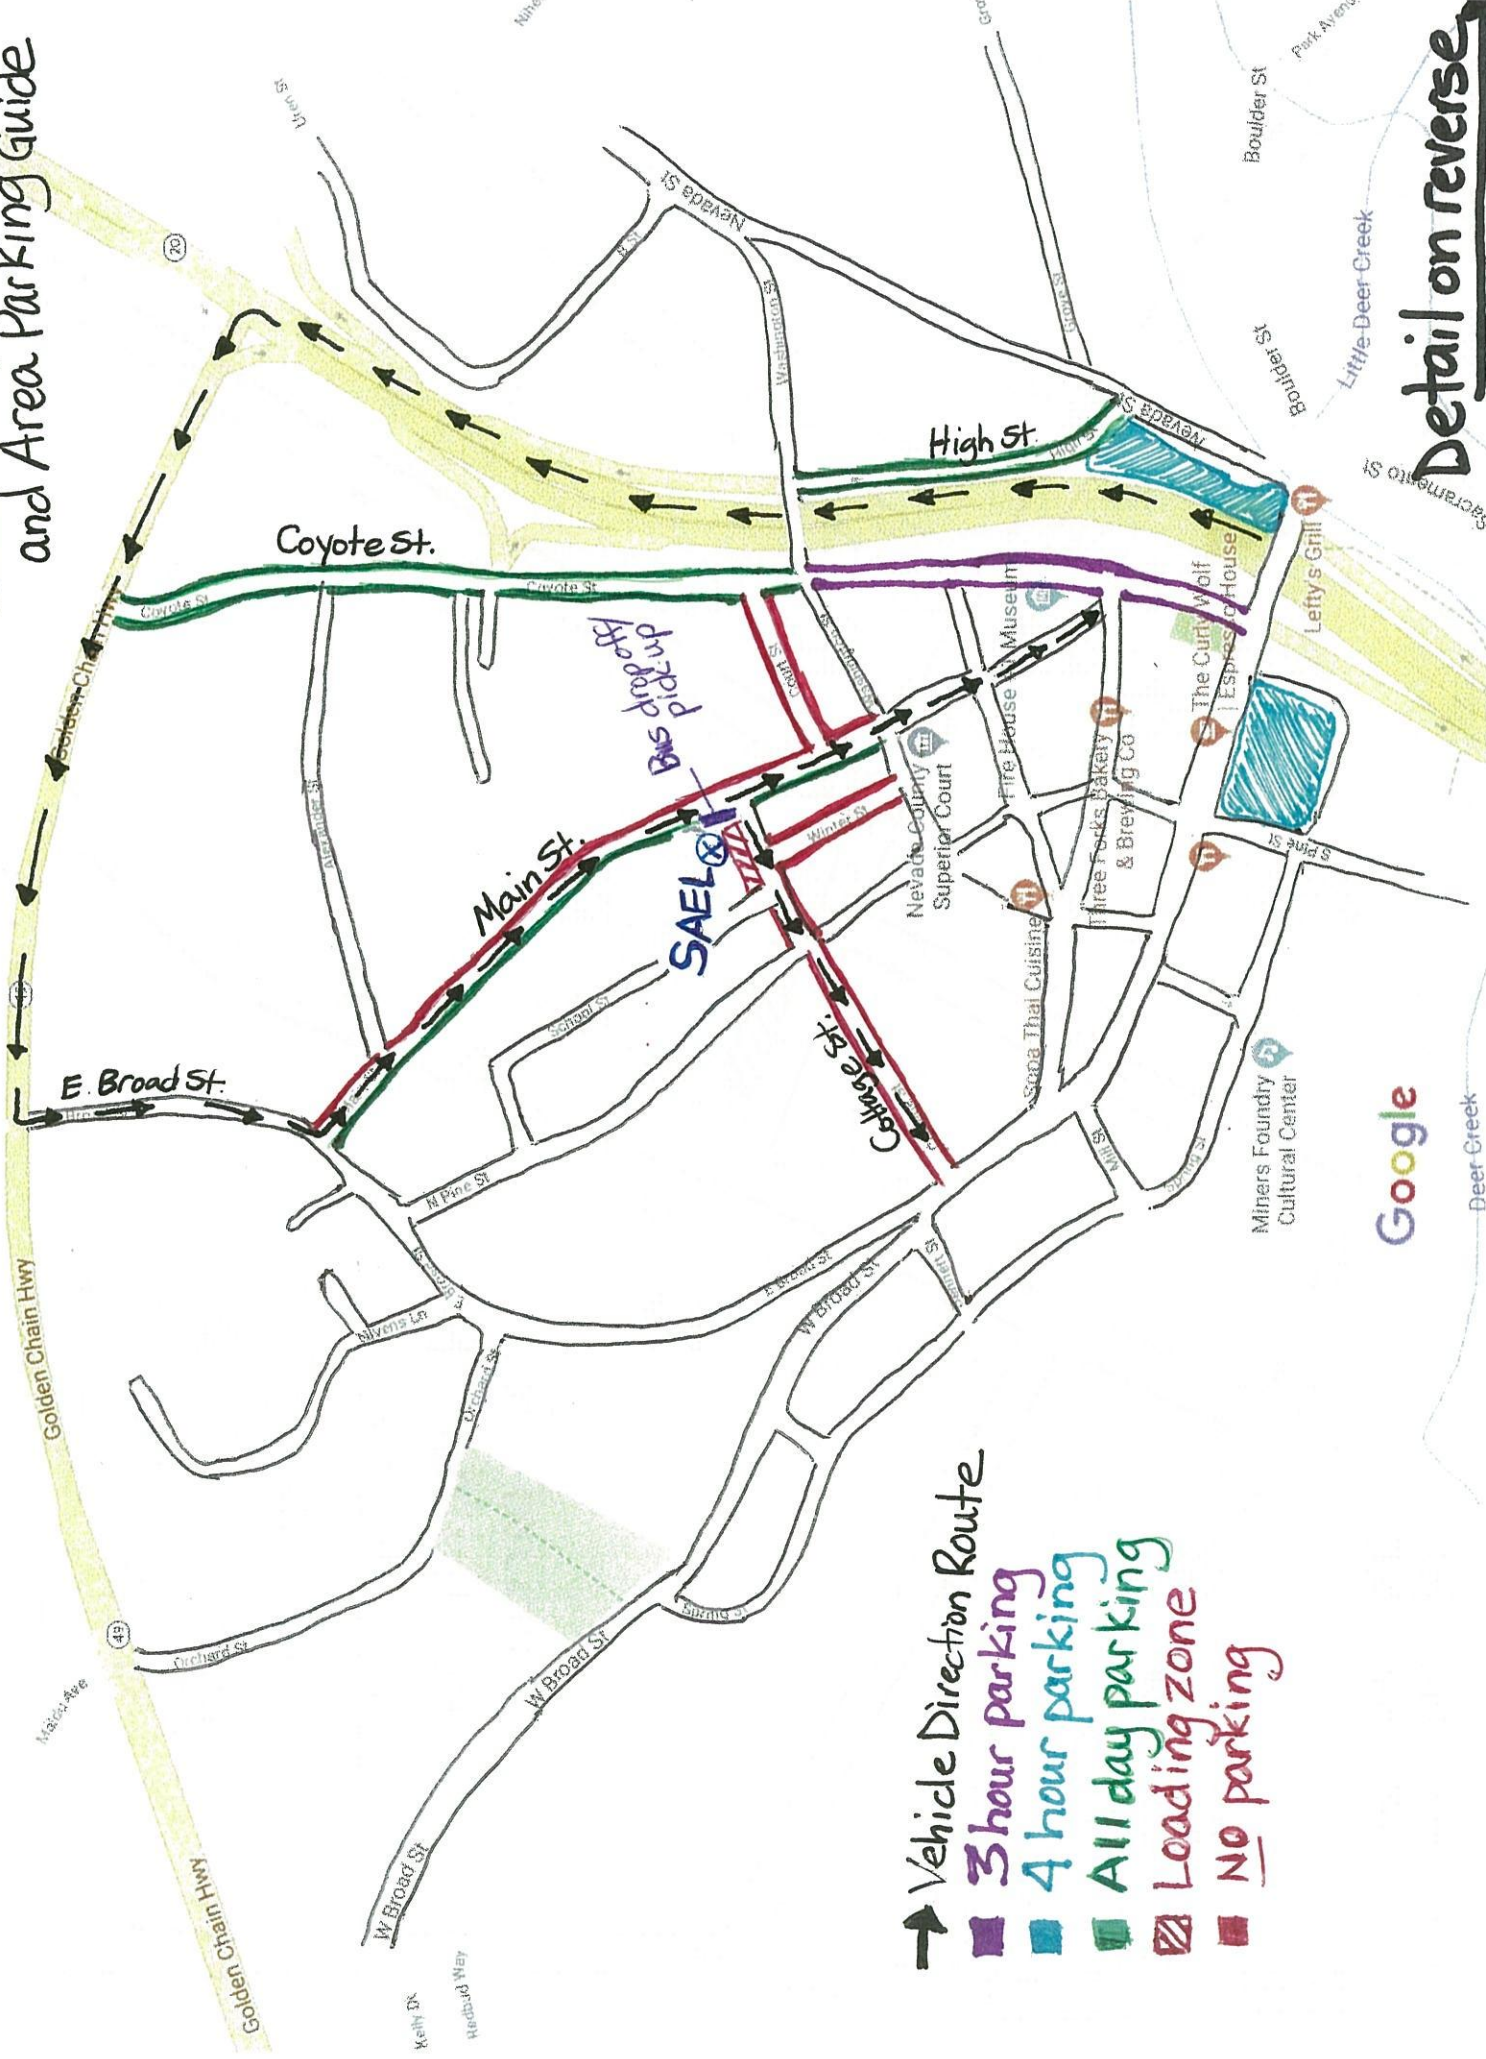

SAEL Drop-Off/Pick-Up and Area Parking Guide

- ➔ Vehicle Direction Route
- 3 hour parking
- 4 hour parking
- All day parking
- Loading zone
- NO parking

Detail on reverse

SAEEL Detail

Parking Map

- 3 hour parking
- 4 hour parking
- All day parking
- ▨ Loading zone
- NO parking

SAEEL

Bus dropoff/
pickup

Large map on reverse →