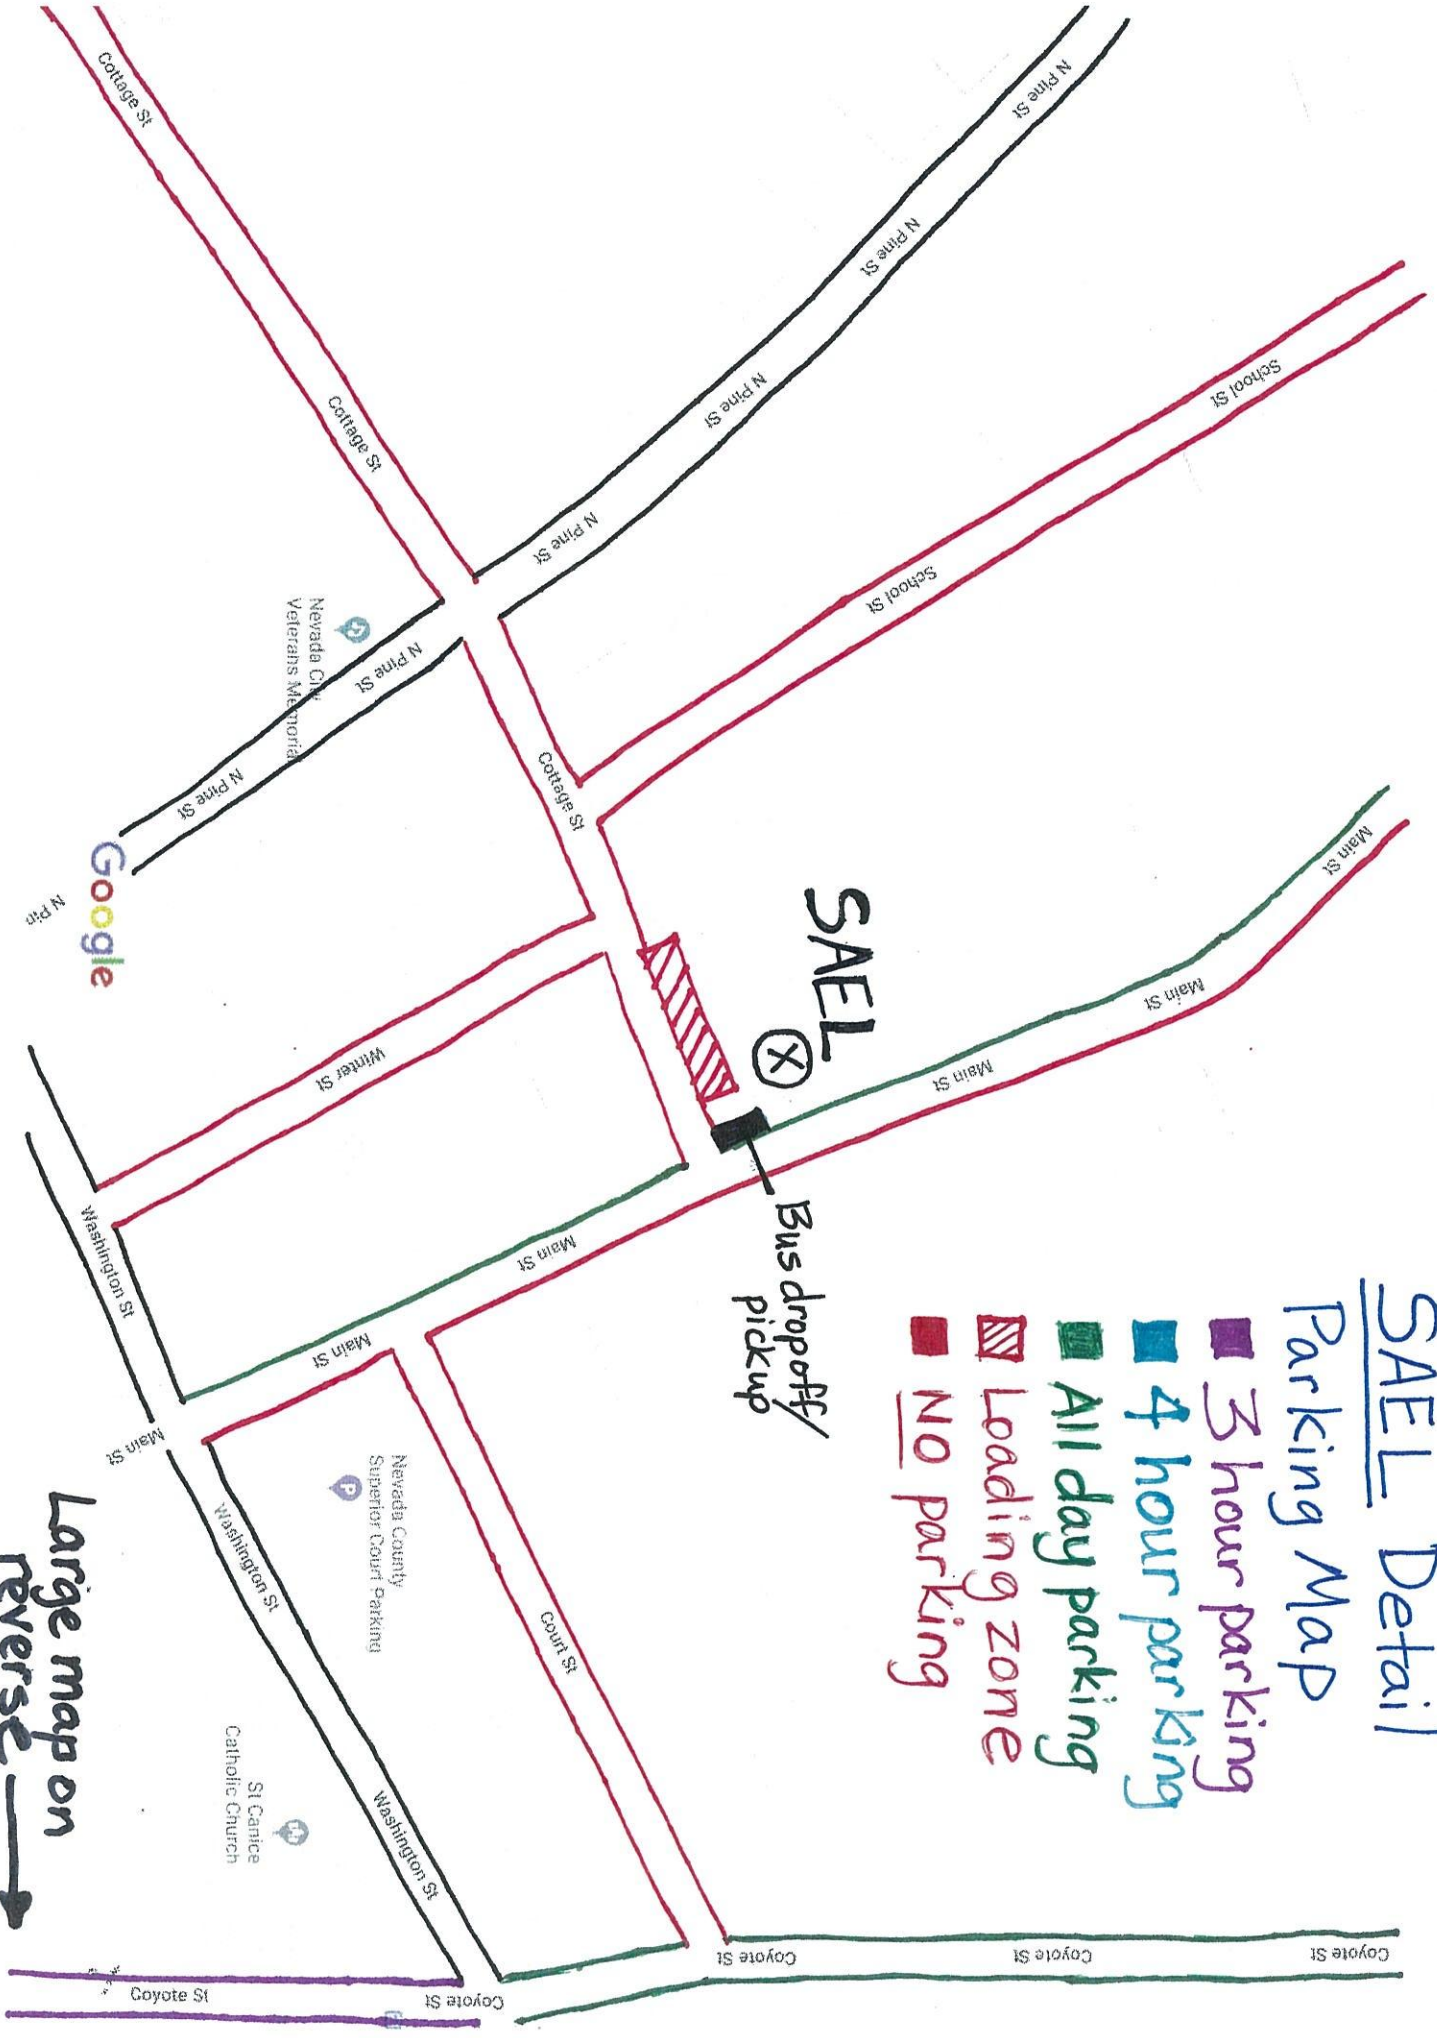

SAEL Drop-Off/Pick-Up and Area Parking Guide

- ➔ Vehicle Direction Route
- 3 hour parking
- 4 hour parking
- All day parking
- Loading zone
- NO parking

Detail on reverse

SAEEL Detail

Parking Map

- 3 hour parking
- 4 hour parking
- All day parking
- ▨ Loading zone
- NO parking

SAEEL

Bus dropoff/
pickup

Large map on reverse →